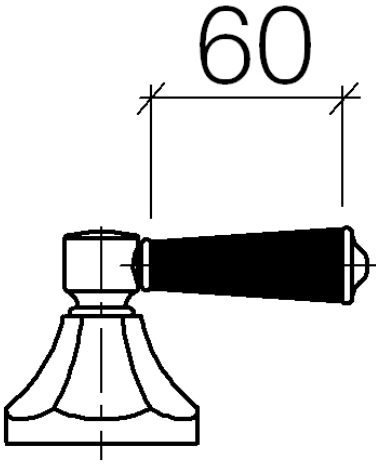

ST 010 107 7370