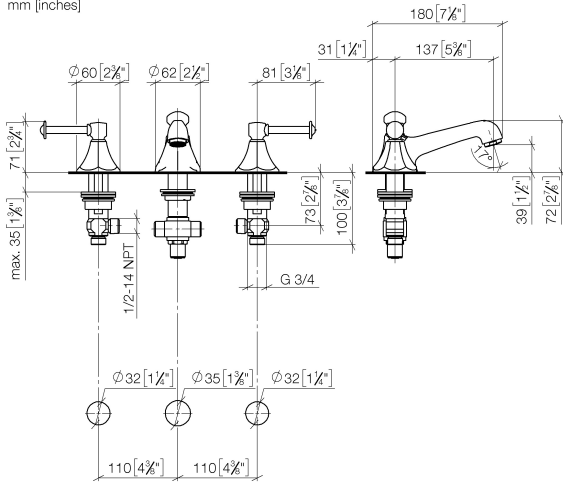

ST 010 107 7370

- 135mm projection
- fixed spout
- circular, air-enriched flow
- height of mixer 72 mm
- height up to aerator 40 mm
- hole diameter valve 32 mm
- hole diameter spout 35 mm
- without rosette
- 2x 1/2" x 1/2" high pressure hose
- max. flow 7 l/min
- lead-free
- This product can help a building meet the requirements of Green Building Rating Systems, e.g. LEED®, BREEAM®, DGNB

ST 010 107 7370

mm [inches]

Flow rate chart

Certificates

GDV_0400288. LGA_8027.

ST 010 107 7370

Parts for other finishes can be found here: [Chrome](#)

Spare parts list

No.	Item Number	Name	Quantity used	Delivery time
1	09 20 36 030-09	handle	1	40
2	90 14 10 062 00 90	seal	1	2
3	09 31 09 004-09	pull-rod	1	40
4	13 700 380-09	spout	1	40
5	90 17 11 040 51 90	side panel	1	2
6	90 17 11 020 10 90	distributor	1	2
7	90 23 10 012 00 90	gasket kit	1	2
8	04 30 04 096 00 90	hose	2	2
9	09 30 30 062-09	screw	2	40
10	11 170 370-09	MADISON Lever insert - Durabron (23kt Gold)	2	40
11	09 28 22 013 90	pipe	2	2
12	09 20 37 001-09	handle	2	40
13	09 20 82 000-09	handle	2	40
14	90 18 40 041 00 90	sleeve	2	2
15	09 27 37 014-09	rosette	2	40
16	90 14 10 043 00 90	seal	2	2
17	90 17 11 040 50 90	side panel	1	2
18	90 23 30 040 00-09	threaded connector	2	40
19	90 11 01 001 00-09	pop-up waste	1	40