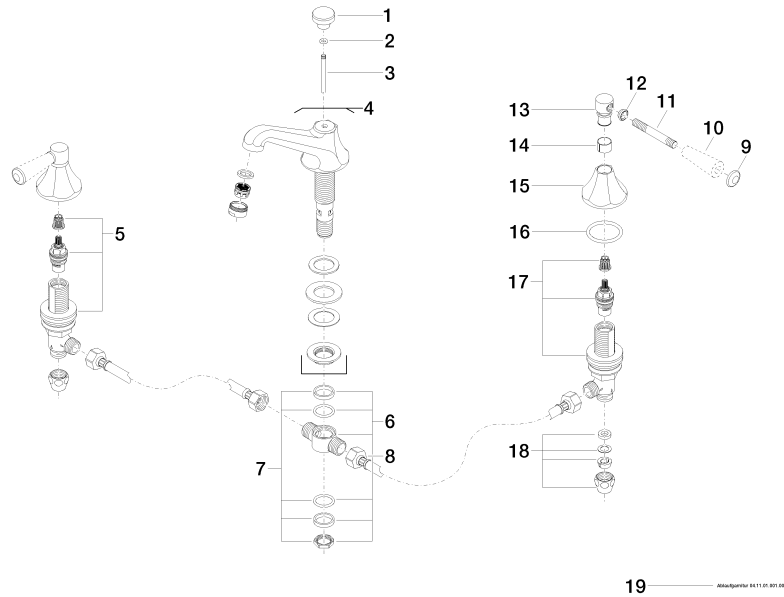

ST 010 107 7370

- 135mm projection
- fixed spout
- circular, air-enriched flow
- height of mixer 72 mm
- height up to aerator 40 mm
- hole diameter valve 32 mm
- hole diameter spout 35 mm
- without rosette
- 2x 1/2" x 1/2" high pressure hose
- max. flow 7 l/min
- lead-free
- This product can help a building meet the requirements of Green Building Rating Systems, e.g. LEED®, BREEAM®, DGNB

ST 010 107 7370

mm [inches]

Flow rate chart

Certificates

GDV_0400288. LGA_8027.

ST 010 107 7370

Parts for other finishes can be found here: [Chrome](#)

Spare parts list

No.	Item Number	Name	Quantity used	Delivery time
1	09 20 36 030-09	handle	1	40
2	90 14 10 062 00 90	seal	1	2
3	09 31 09 004-09	pull-rod	1	40
4	13 700 380-09	spout	1	40
5	90 17 11 040 51 90	side panel	1	2
6	90 17 11 020 10 90	distributor	1	2
7	90 23 10 012 00 90	gasket kit	1	2
8	04 30 04 096 00 90	hose	2	2
9	09 30 30 062-09	screw	2	40
10	11 170 370-09	MADISON Lever insert - Durabron (23kt Gold)	2	40
11	09 28 22 013 90	pipe	2	2
12	09 20 37 001-09	handle	2	40
13	09 20 82 000-09	handle	2	40
14	90 18 40 041 00 90	sleeve	2	2
15	09 27 37 014-09	rosette	2	40
16	90 14 10 043 00 90	seal	2	2
17	90 17 11 040 50 90	side panel	1	2
18	90 23 30 040 00-09	threaded connector	2	40
19	90 11 01 001 00-09	pop-up waste	1	40