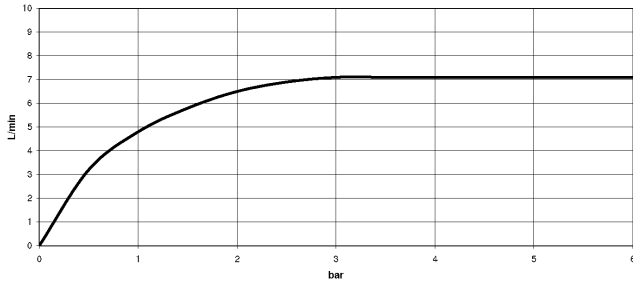

Flow rate chart

Certificates

GDV_0400288. LGA_8027.